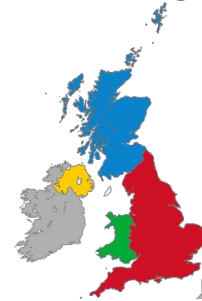

Year 1 - Home Sweet Home - Spring 1

Speaking Frame

The capital city of the UK is...

The weather today is...

Key Questions

What are the four nations of the UK and their capitals?

Litter

River Thames

Winter

Writing Frame

I know it is Spring because ...

Landmark

London

United Kingdom

Partner Talk

Why is litter bad for our local area?